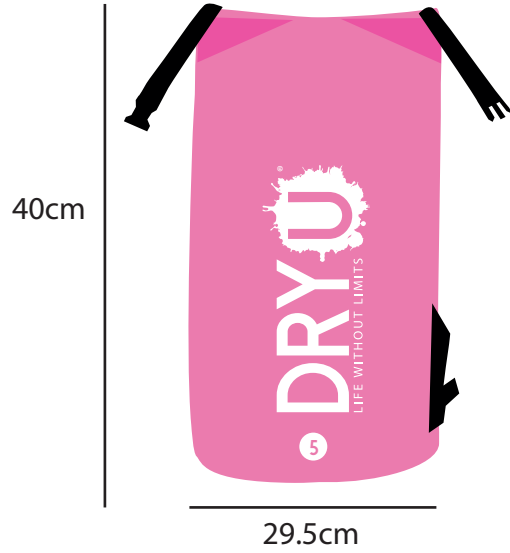

CAPACITY

EMPTY LAID FLAT

FILLED SIZE

5 ESSENTIALS

10 EXCURSION

20 ADVENTURE

For guidance purposes only.