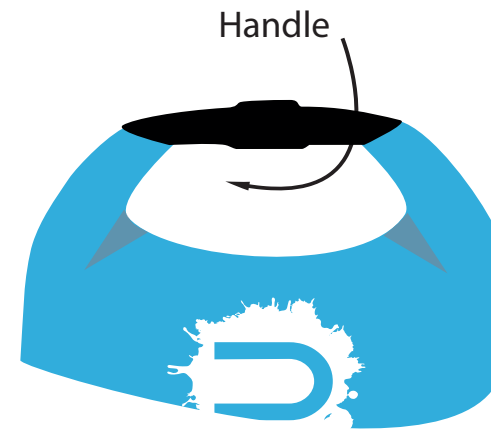

CLOSING & STORAGE GUIDANCE

Fully roll out your **DRYU** bag

Open your **DRYU** bag

Place items in your **DRYU** bag

Roll down (3-4 folds)

Roll down your **DRYU** bag towards the back (plain side)

Holding the folded top down firmly, pull up the straps towards the middle of the bag

Lock the clips together

Handle

Locking the clips together will form the carry handle

Add the overarm strap included